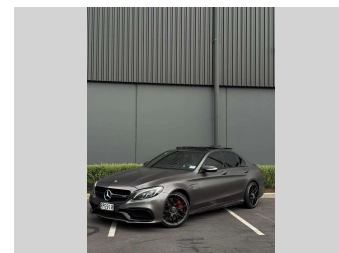

2015 Mercedes-Benz C 63 S

Purchase Price **$50,999**
Includes GST, Registration & Licensing

Finance may be available on this vehicle. Ask one of our friendly staff for more information.

Gain peace of mind with Mechanical Breakdown Insurance. **Ask us how.**

Top features
None Listed

Body Style
Sedan

Odometer
127,000 km

Engine
3982 cc

Fuel Type
Petrol

Transmission
Auto

Wheels
-

VIN
-

Interior
Black

Safety

Based on 2025 UCSR rating for 14-23 models

Reg No.
RPG910

Ext Colour
Grey

History
-

Seats
5 seats, Leather

CO2 Emissions
★★★★☆
128 grams/km

Energy Economy
★★★★☆☆
Annual fuel cost of $2,160
5.5L per 100km

Cost per year is an estimate based on petrol price of $2.80 per litre and an average distance of 14000 km. Emissions and Energy Economy figures standardised to 3P WLTP.

Stock ID: 2552731

A2Z Cars | Phone 0800 A2Z CAR | Email sales@a2zcars.co.nz
33 Neilson Street, Onehunga, Auckland 1061, New Zealand
www.a2zcars.co.nz

★★★★★
4.53 | 1074 reviews