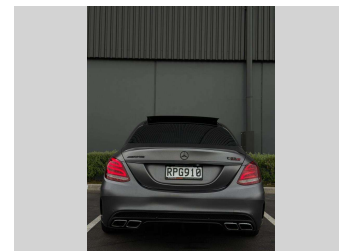

# 2015 Mercedes-Benz C 63 S

**Purchase Price** **\$50,999**  
Includes GST, Registration & Licensing

Finance may be available on this vehicle. Ask one of our friendly staff for more information.

Gain peace of mind with Mechanical Breakdown Insurance. **Ask us how.**

**Top features**  
None Listed

Body Style  
**Sedan**

Odometer  
**127,000 km**

Engine  
**3982 cc**

Fuel Type  
**Petrol**

Transmission  
**Auto**

Wheels  
-

VIN  
-

Interior  
**Black**

Safety  
  
Based on 2025 UCSR rating for 14-23 models

Reg No.  
**RPG910**

Ext Colour  
**Grey**

History  
-

Seats  
**5 seats, Leather**

CO2 Emissions  
**★★★★☆**  
**128 grams/km**

Energy Economy  
**★★★★☆☆**  
**Annual fuel cost of \$2,160**  
**5.5L per 100km**