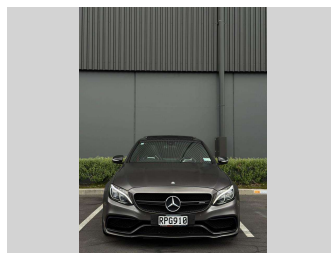

2015 Mercedes-Benz C 63 S

Purchase Price **$50,999**
Includes GST, Registration & Licensing

Finance may be available on this vehicle. Ask one of our friendly staff for more information.

Gain peace of mind with Mechanical Breakdown Insurance. **Ask us how.**

Top features
None Listed

Body Style
Sedan

Odometer
127,000 km

Engine
3982 cc

Fuel Type
Petrol

Transmission
Auto

Wheels
-

VIN
-

Interior
Black

Safety

Based on 2025 UCSR rating for 14-23 models

Reg No.
RPG910

Ext Colour
Grey

History
-

Seats
5 seats, Leather

CO2 Emissions
★★★★☆
128 grams/km

Energy Economy
★★★★☆☆
Annual fuel cost of $2,160
5.5L per 100km

Cost per year is an estimate based on petrol price of $2.80 per litre and an average distance of 14000 km. Emissions and Energy Economy figures standardised to 3P WLTP.

Stock ID: 2552731

A2Z Cars | Phone 0800 A2Z CAR | Email sales@a2zcars.co.nz
33 Neilson Street, Onehunga, Auckland 1061, New Zealand
www.a2zcars.co.nz

★★★★★
4.53 | 1074 reviews