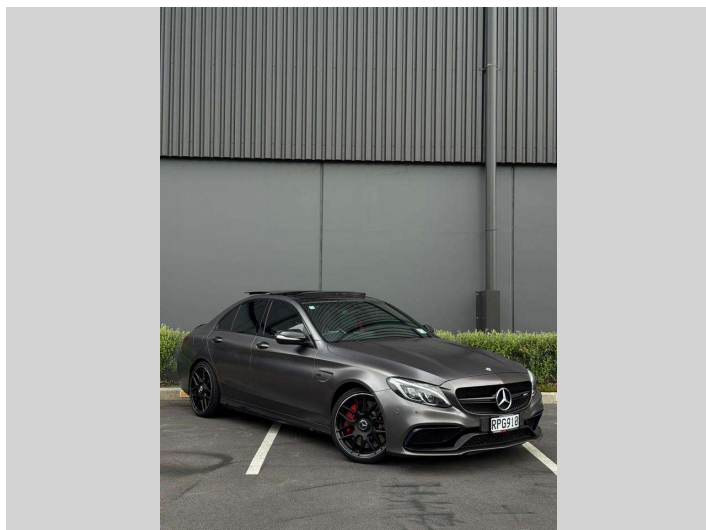

2015 Mercedes-Benz C 63 S

Purchase Price **$50,999**
Includes GST, Registration & Licensing

Finance may be available on this vehicle. Ask one of our friendly staff for more information.

Gain peace of mind with Mechanical Breakdown Insurance. **Ask us how.**

Top features
None Listed

Body Style
Sedan

Odometer
127,000 km

Engine
3982 cc

Fuel Type
Petrol

Transmission
Auto

Wheels
-

VIN
-

Interior
Black

Safety

Based on 2025 UCSR rating for 14-23 models

Reg No.
RPG910

Ext Colour
Grey

History
-

Seats
5 seats, Leather

CO2 Emissions
★★★★☆
128 grams/km

Energy Economy
★★★★☆☆
Annual fuel cost of $2,160
5.5L per 100km

Cost per year is an estimate based on petrol price of $2.80 per litre and an average distance of 14000 km. Emissions and Energy Economy figures standardised to 3P WLTP.

Stock ID: 2552731

A2Z Cars | Phone 0800 A2Z CAR | Email sales@a2zcars.co.nz
33 Neilson Street, Onehunga, Auckland 1061, New Zealand
www.a2zcars.co.nz

★★★★★
4.53 | 1074 reviews