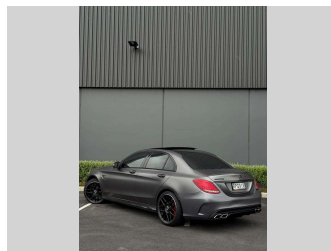

2015 Mercedes-Benz C 63 S

Purchase Price **$50,999**
Includes GST, Registration & Licensing

Finance may be available on this vehicle. Ask one of our friendly staff for more information.

Gain peace of mind with Mechanical Breakdown Insurance. **Ask us how.**

Top features
None Listed

Body Style
Sedan

Odometer
127,000 km

Engine
3982 cc

Fuel Type
Petrol

Transmission
Auto

Wheels
-

VIN
-

Interior
Black

Safety

Based on 2025 UCSR rating for 14-23 models

Reg No.
RPG910

Ext Colour
Grey

History
-

Seats
5 seats, Leather

CO2 Emissions
★★★★☆
128 grams/km

Energy Economy
★★★★☆☆
Annual fuel cost of $2,160
5.5L per 100km

Cost per year is an estimate based on petrol price of $2.80 per litre and an average distance of 14000 km. Emissions and Energy Economy figures standardised to 3P WLTP.

Stock ID: 2552731

A2Z Cars | Phone 0800 A2Z CAR | Email sales@a2zcars.co.nz
33 Neilson Street, Onehunga, Auckland 1061, New Zealand
www.a2zcars.co.nz

★★★★★
4.53 | 1074 reviews