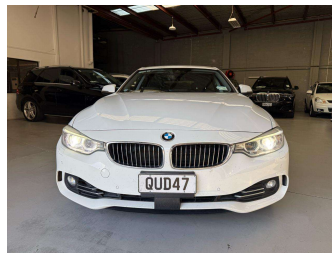

2014 BMW 435i

Purchase Price

\$18,995

Includes GST, Registration & Licensing

Finance may be available on this vehicle. Ask one of our friendly staff for more information.

Gain peace of mind with Mechanical Breakdown Insurance. **Ask us how.**

Top features

None Listed

Body Style

Sedan

Odometer

127,999 km

Engine

2979 cc