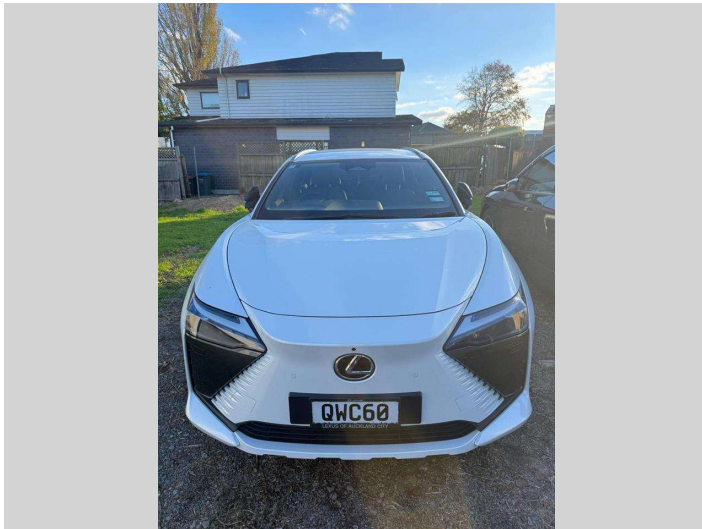

2024 Lexus RZ 450e

Purchase Price

\$59,990

Includes GST, Registration & Licensing

Finance may be available on this vehicle. Ask one of our friendly staff for more information.

Gain peace of mind with Mechanical Breakdown Insurance. **Ask us how.**

Top features

None Listed

Body Style
SUV / 4x4

Odometer
26,700 km

Engine
1 cc

Fuel Type
Electric

Transmission
Auto

Wheels
-