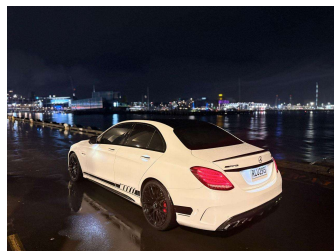

# 2016 Mercedes-Benz C 63 S

**Purchase Price** **\$50,999**  
Includes GST, Registration & Licensing

Finance may be available on this vehicle. Ask one of our friendly staff for more information.

Gain peace of mind with Mechanical Breakdown Insurance. **Ask us how.**