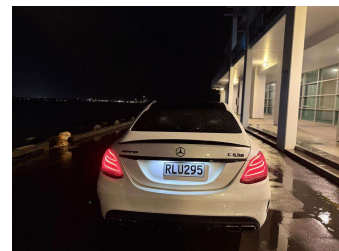

# 2016 Mercedes-Benz C 63 S

**Purchase Price** **\$50,999**  
Includes GST, Registration & Licensing

Finance may be available on this vehicle. Ask one of our friendly staff for more information.

Gain peace of mind with Mechanical Breakdown Insurance. **Ask us how.**