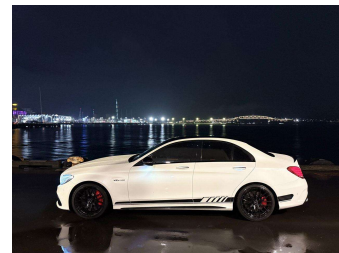

# 2016 Mercedes-Benz C 63 S

**Purchase Price** **\$50,999**  
Includes GST, Registration & Licensing

Finance may be available on this vehicle. Ask one of our friendly staff for more information.

Gain peace of mind with Mechanical Breakdown Insurance. **Ask us how.**