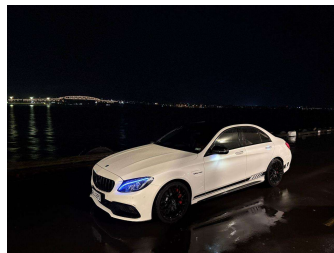

# 2016 Mercedes-Benz C 63 S

**Purchase Price** **\$50,999**  
Includes GST, Registration & Licensing

Finance may be available on this vehicle. Ask one of our friendly staff for more information.

Gain peace of mind with Mechanical Breakdown Insurance. **Ask us how.**

**Top features**

None Listed

Body Style  
**Sedan**

Odometer  
**135,000 km**

Engine  
**3982 cc**

Fuel Type  
**Petrol**

Transmission  
**Auto**

Wheels  
-