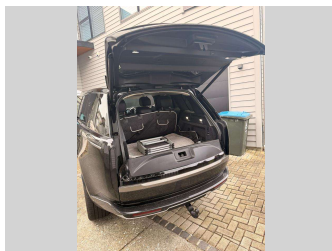

# 2025 Land Rover Range Rover Sport D350 HSE SWB

**Purchase Price** **\$204,990**  
Includes GST, Registration & Licensing

Finance may be available on this vehicle. Ask one of our friendly staff for more information.

Gain peace of mind with Mechanical Breakdown Insurance. **Ask us how.**

**Top features**

None Listed

Body Style  
**RV-SUV**

Odometer  
**19,499 km**

Engine  
**2998 cc**

Fuel Type  
**Diesel**

Transmission  
**Auto**