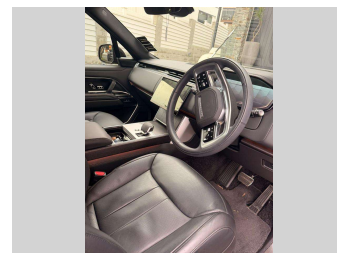

# 2025 Land Rover Range Rover Sport D350 HSE SWB

**Purchase Price** **\$204,990**  
Includes GST, Registration & Licensing

Finance may be available on this vehicle. Ask one of our friendly staff for more information.