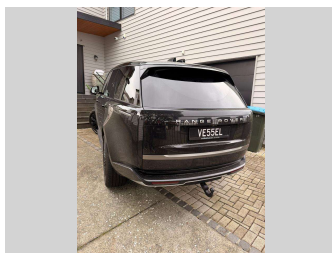

# 2025 Land Rover Range Rover Sport D350 HSE SWB

**Purchase Price** **\$204,990**  
Includes GST, Registration & Licensing

Finance may be available on this vehicle. Ask one of our friendly staff for more information.

Gain peace of mind with Mechanical Breakdown Insurance. **Ask us how.**

**Top features**

None Listed

Body Style  
**RV-SUV**

Odometer  
**19,499 km**

Engine  
**2998 cc**

Fuel Type  
**Diesel**

Transmission  
**Auto**