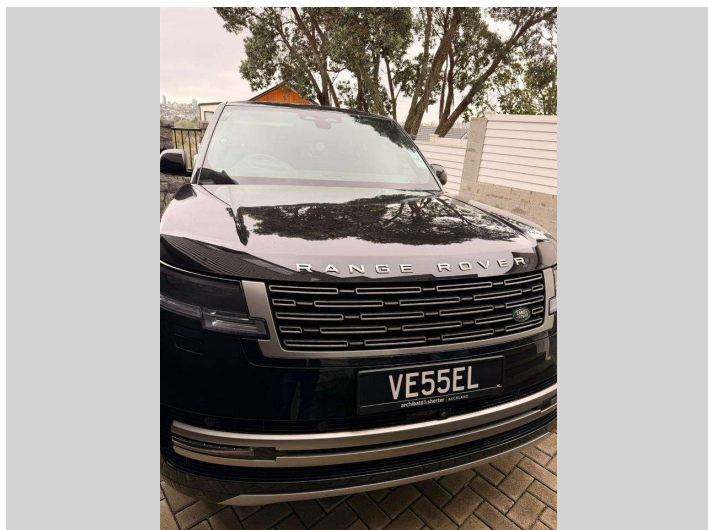

# 2025 Land Rover Range Rover Sport D350 HSE SWB

**Purchase Price** **\$204,990**  
Includes GST, Registration & Licensing

Finance may be available on this vehicle. Ask one of our friendly staff for more information.

Gain peace of mind with Mechanical Breakdown Insurance. **Ask us how.**

**Top features**

None Listed

Body Style  
**RV-SUV**

Odometer  
**19,499 km**

Engine  
**2998 cc**

Fuel Type  
**Diesel**

Transmission  
**Auto**

Wheels  
-

VIN  
-

Interior  
-

Safety

Based on 2022 ANCAP rating for 21+ models

Reg No.  
**VE55EL**

Ext Colour  
**Black**

History  
-