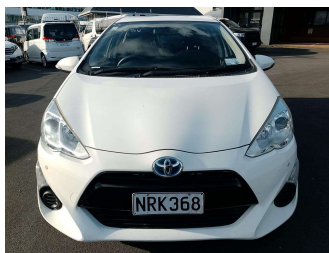

2015 Toyota Aqua

Purchase Price **\$6,990**
Includes GST, Registration & Licensing

Finance may be available on this vehicle. Ask one of our friendly staff for more information.

Gain peace of mind with Mechanical Breakdown Insurance. **Ask us how.**

Top features
None Listed

Body Style
Hatchback

Odometer
209,999 km

Engine
1496 cc

Fuel Type
Petrol

Transmission
Auto

Wheels
-

VIN
-

Interior
-

Safety

Based on 2025 UCSR rating for 12-20 models

Reg No.
NRK368

Ext Colour
White

History
-

Seats
-

CO2 Emissions
★★★★☆
86 grams/km