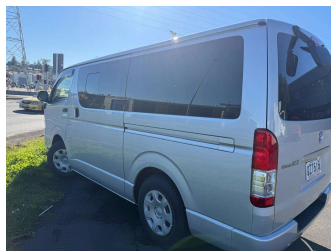

# 2018 Toyota Hiace Regius Ace

**Purchase Price** **\$21,990**  
Includes GST, Registration & Licensing

Finance may be available on this vehicle. Ask one of our friendly staff for more information.

Gain peace of mind with Mechanical Breakdown Insurance. **Ask us how.**

**Top features**  
None Listed

Body Style  
**Van**

Odometer  
**210,000 km**

Engine  
**2754 cc**

Fuel Type  
**Diesel**

Transmission  
**Auto**

Wheels  
-

VIN  
-