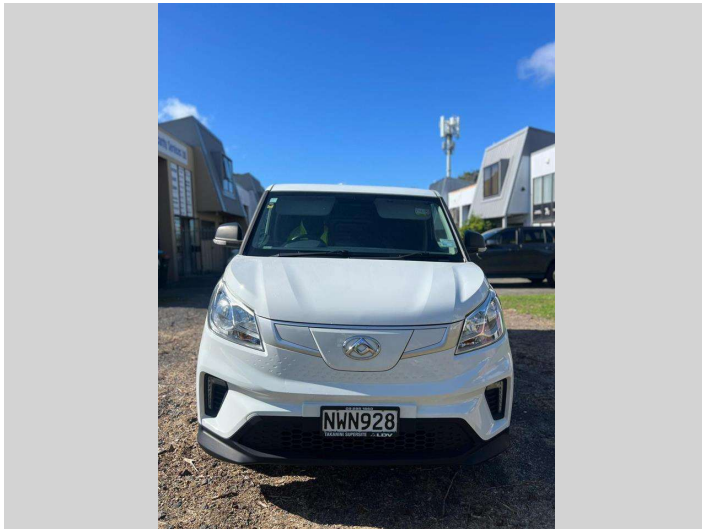

# 2021 LDV eDeliver 3

**Purchase Price** **\$18,990**  
Includes GST, Registration & Licensing

Finance may be available on this vehicle. Ask one of our friendly staff for more information.

Gain peace of mind with Mechanical Breakdown Insurance. **Ask us how.**

**Top features**

None Listed

Body Style  
**Van**

Odometer  
**87,698 km**

Engine  
**1 cc**

Fuel Type  
**Electirc**

Transmission  
**Auto**

Wheels  
-

VIN  
-

Interior  
-

Safety  
  
Based on 2025 VSRR rating

Reg No.  
**NWN928**

Ext Colour  
**White**

History  
-

Seats  
-

CO2 Emissions  
**★★★★☆**  
**0 grams/km**