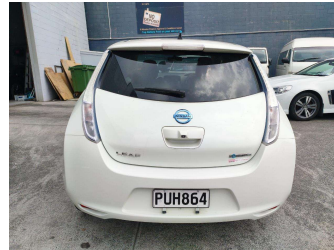

2012 Nissan Leaf

Purchase Price **\$5,499**

Includes GST
Excludes on-road costs of \$230

Note: A Clean Car fee or rebate may apply to this vehicle

Finance may be available on this vehicle. Ask one of our friendly staff for more information.

Gain peace of mind with Mechanical Breakdown Insurance. **Ask us how.**

Top features

None Listed

Body Style
Hatchback

Odometer
70,100 km

Engine
1 cc

Fuel Type
Electricity

Transmission
Auto

Wheels
-

VIN
-

Interior
-

Safety
-

Reg No.
PUH864

Ext Colour
White

History
-

Seats
-