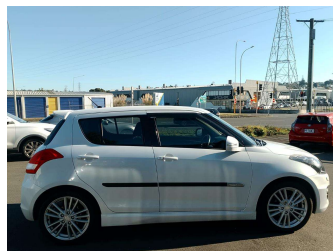

2014 Suzuki Swift Sport

Purchase Price **\$12,995**
Includes GST, Registration & Licensing

Finance may be available on this vehicle. Ask one of our friendly staff for more information.

Gain peace of mind with Mechanical Breakdown Insurance. **Ask us how.**

Top features

None Listed

Body Style
Hatchback

Odometer
61,499 km

Engine
1586 cc

Fuel Type
Petrol

Transmission
Auto

Wheels
-