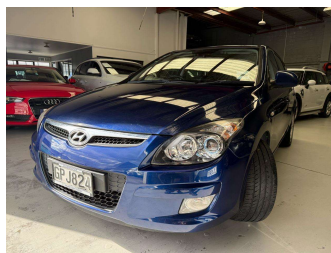

# 2012 Hyundai i30

**Purchase Price** **\$8,990**  
Includes GST, Registration & Licensing

Finance may be available on this vehicle. Ask one of our friendly staff for more information.

Gain peace of mind with Mechanical Breakdown Insurance. **Ask us how.**

**Top features**  
None Listed

Body Style  
**Hatchback**

Odometer  
**123,706 km**

Engine  
**1582 cc**

Fuel Type  
**Diesel**

Transmission  
**Auto**

Wheels  
-

VIN  
-

Interior  
-

Safety  
  
Based on 2025 UCSR rating for 07-12 models

Reg No.  
**GPJ824**

Ext Colour  
**Blue**

History  
-

Seats  
-

CO2 Emissions  
**★★★★☆**  
**181 grams/km**

Energy Economy  
**★★☆☆☆**  
**Annual fuel cost of \$2,970**  
**6.8L per 100km**