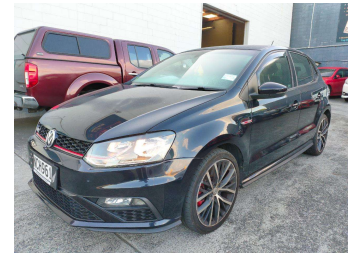

# 2016 Volkswagen Polo GTI

**Purchase Price** **\$9,999**

Includes GST  
Excludes on-road costs of \$287.5

Finance may be available on this vehicle. Ask one of our friendly staff for more information.

Gain peace of mind with Mechanical Breakdown Insurance. **Ask us how.**

**Top features**

None Listed

Body Style  
**Hatchback**

Odometer  
**78,299 km**

Engine  
**1798 cc**

Fuel Type  
**Petrol**

Transmission  
**Auto**

Wheels  
-