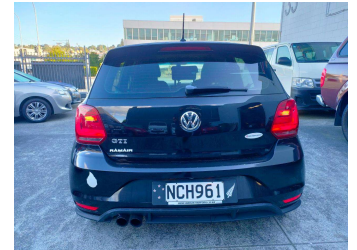

# 2016 Volkswagen Polo GTI

**Purchase Price** **\$9,999**

Includes GST  
Excludes on-road costs of \$287.5

Finance may be available on this vehicle. Ask one of our friendly staff for more information.

Gain peace of mind with Mechanical Breakdown Insurance. **Ask us how.**

**Top features**

None Listed

Body Style  
**Hatchback**

Odometer  
**78,299 km**

Engine  
**1798 cc**

Fuel Type  
**Petrol**

Transmission  
**Auto**

Wheels  
-