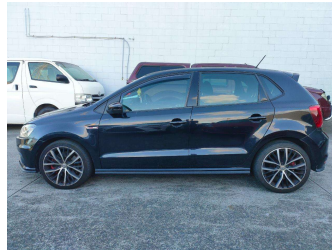

# 2016 Volkswagen Polo GTI

**Purchase Price** **\$9,999**

Includes GST  
Excludes on-road costs of \$287.5

Finance may be available on this vehicle. Ask one of our friendly staff for more information.

Gain peace of mind with Mechanical Breakdown Insurance. **Ask us how.**

**Top features**

None Listed

Body Style  
**Hatchback**

Odometer  
**78,299 km**

Engine  
**1798 cc**

Fuel Type  
**Petrol**

Transmission  
**Auto**

Wheels  
-