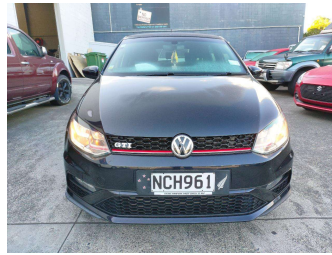

# 2016 Volkswagen Polo GTI

**Purchase Price** **\$9,999**

Includes GST  
Excludes on-road costs of \$287.5

Finance may be available on this vehicle. Ask one of our friendly staff for more information.

Gain peace of mind with Mechanical Breakdown Insurance. **Ask us how.**

**Top features**

None Listed

Body Style  
**Hatchback**

Odometer  
**78,299 km**

Engine  
**1798 cc**

Fuel Type  
**Petrol**

Transmission  
**Auto**

Wheels  
-