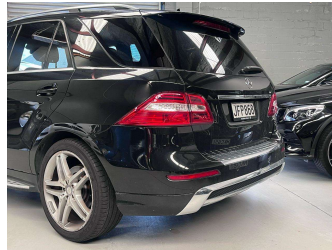

2015 Mercedes-Benz ML350

Purchase Price **\$25,995**
Includes GST, Registration & Licensing

Finance may be available on this vehicle. Ask one of our friendly staff for more information.

Gain peace of mind with Mechanical Breakdown Insurance. **Ask us how.**

Top features

None Listed

Body Style
RV-SUV

Odometer
112,999 km

Engine
2987 cc

Fuel Type
Diesel

Transmission
Auto

Wheels
-

VIN
-

Interior
Black, Leather

Safety

Based on 2025 VSRR rating

Reg No.
JFP868

Ext Colour
Black

History
-

Seats
-