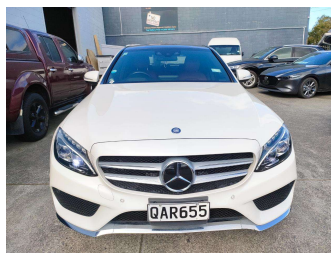

# 2015 Mercedes-Benz C200

**Purchase Price** **\$20,499**

Includes GST  
Excludes on-road costs of \$287.5

Finance may be available on this vehicle. Ask one of our friendly staff for more information.

Gain peace of mind with Mechanical Breakdown Insurance. **Ask us how.**

**Top features**

None Listed

Body Style  
**Sedan**

Odometer  
**127,299 km**

Engine  
**1990 cc**

Fuel Type  
**Petrol**

Transmission  
**Auto**

Wheels  
-