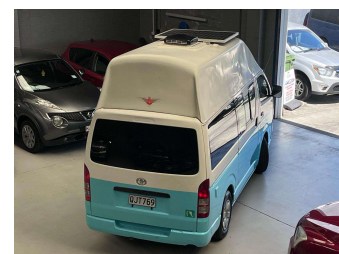

2005 Toyota Hiace Regius Ace

Purchase Price **\$30,499**
Includes GST, Registration & Licensing

Finance may be available on this vehicle. Ask one of our friendly staff for more information.

Gain peace of mind with Mechanical Breakdown Insurance. **Ask us how.**

Top features

None Listed

Body Style
Van

Odometer
259,699 km

Engine
1998 cc

Fuel Type
Petrol

Transmission
Auto

Wheels
-