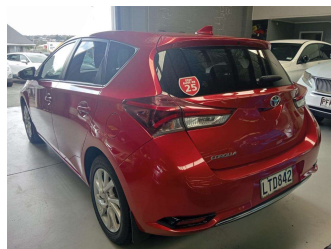

# 2018 Toyota Corolla GLX

**Purchase Price** **\$9,988**  
Includes GST, Registration & Licensing

Finance may be available on this vehicle. Ask one of our friendly staff for more information.

Gain peace of mind with Mechanical Breakdown Insurance. **Ask us how.**

**Top features**

None Listed

Body Style  
**Hatchback**

Odometer  
**222,583 km**

Engine  
**1798 cc**

Fuel Type  
**Petrol**

Transmission  
**Auto**

Wheels  
-