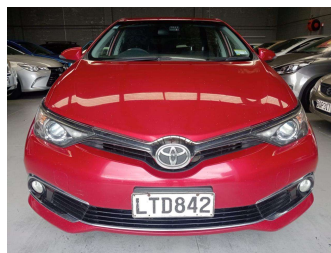

# 2018 Toyota Corolla GLX

**Purchase Price** **\$9,988**  
Includes GST, Registration & Licensing

Finance may be available on this vehicle. Ask one of our friendly staff for more information.

Gain peace of mind with Mechanical Breakdown Insurance. **Ask us how.**

**Top features**

None Listed

Body Style  
**Hatchback**

Odometer  
**222,583 km**

Engine  
**1798 cc**

Fuel Type  
**Petrol**

Transmission  
**Auto**

Wheels  
-

VIN  
-

Interior  
-

Safety  
  
Based on 2024 VSRR rating

Reg No.  
**LTD842**

Ext Colour  
**Red**

History  
-

Seats  
-

CO2 Emissions  
**★★★★☆**  
**159 grams/km**