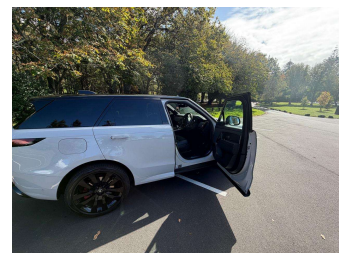

2024 Land Rover Range Rover Sport P460E

Purchase Price **$195,990**
Includes GST, Registration & Licensing

Finance may be available on this vehicle. Ask one of our friendly staff for more information.

Gain peace of mind with Mechanical Breakdown Insurance. **Ask us how.**

Top features

None Listed

Body Style
RV-SUV

Odometer
27,500 km

Engine
2997 cc, Plug-In Hybrid

Fuel Type
Electricity

Transmission
Auto

Wheels
-

VIN
-

Interior
-

Safety

Based on 2022 ANCAP rating for 22+ models

Reg No.
QPP665

Ext Colour
White

History
-

Seats
-

CO2 Emissions
★★★★☆
40 grams/km

Energy Economy
★★★★☆
Annual fuel cost not available
1.9L per 100km

Actual figures and cost per year will vary based on proportion of hybrid mode driving and battery charging schedule. Emissions and Energy Economy figures standardised to 3P WLTP.

Stock ID: 2552767

A2Z Cars | Phone 0800 A2Z CAR | Email sales@a2zcars.co.nz
33 Neilson Street, Onehunga, Auckland 1061, New Zealand
www.a2zcars.co.nz

★★★★★
4.53 | 1080 reviews